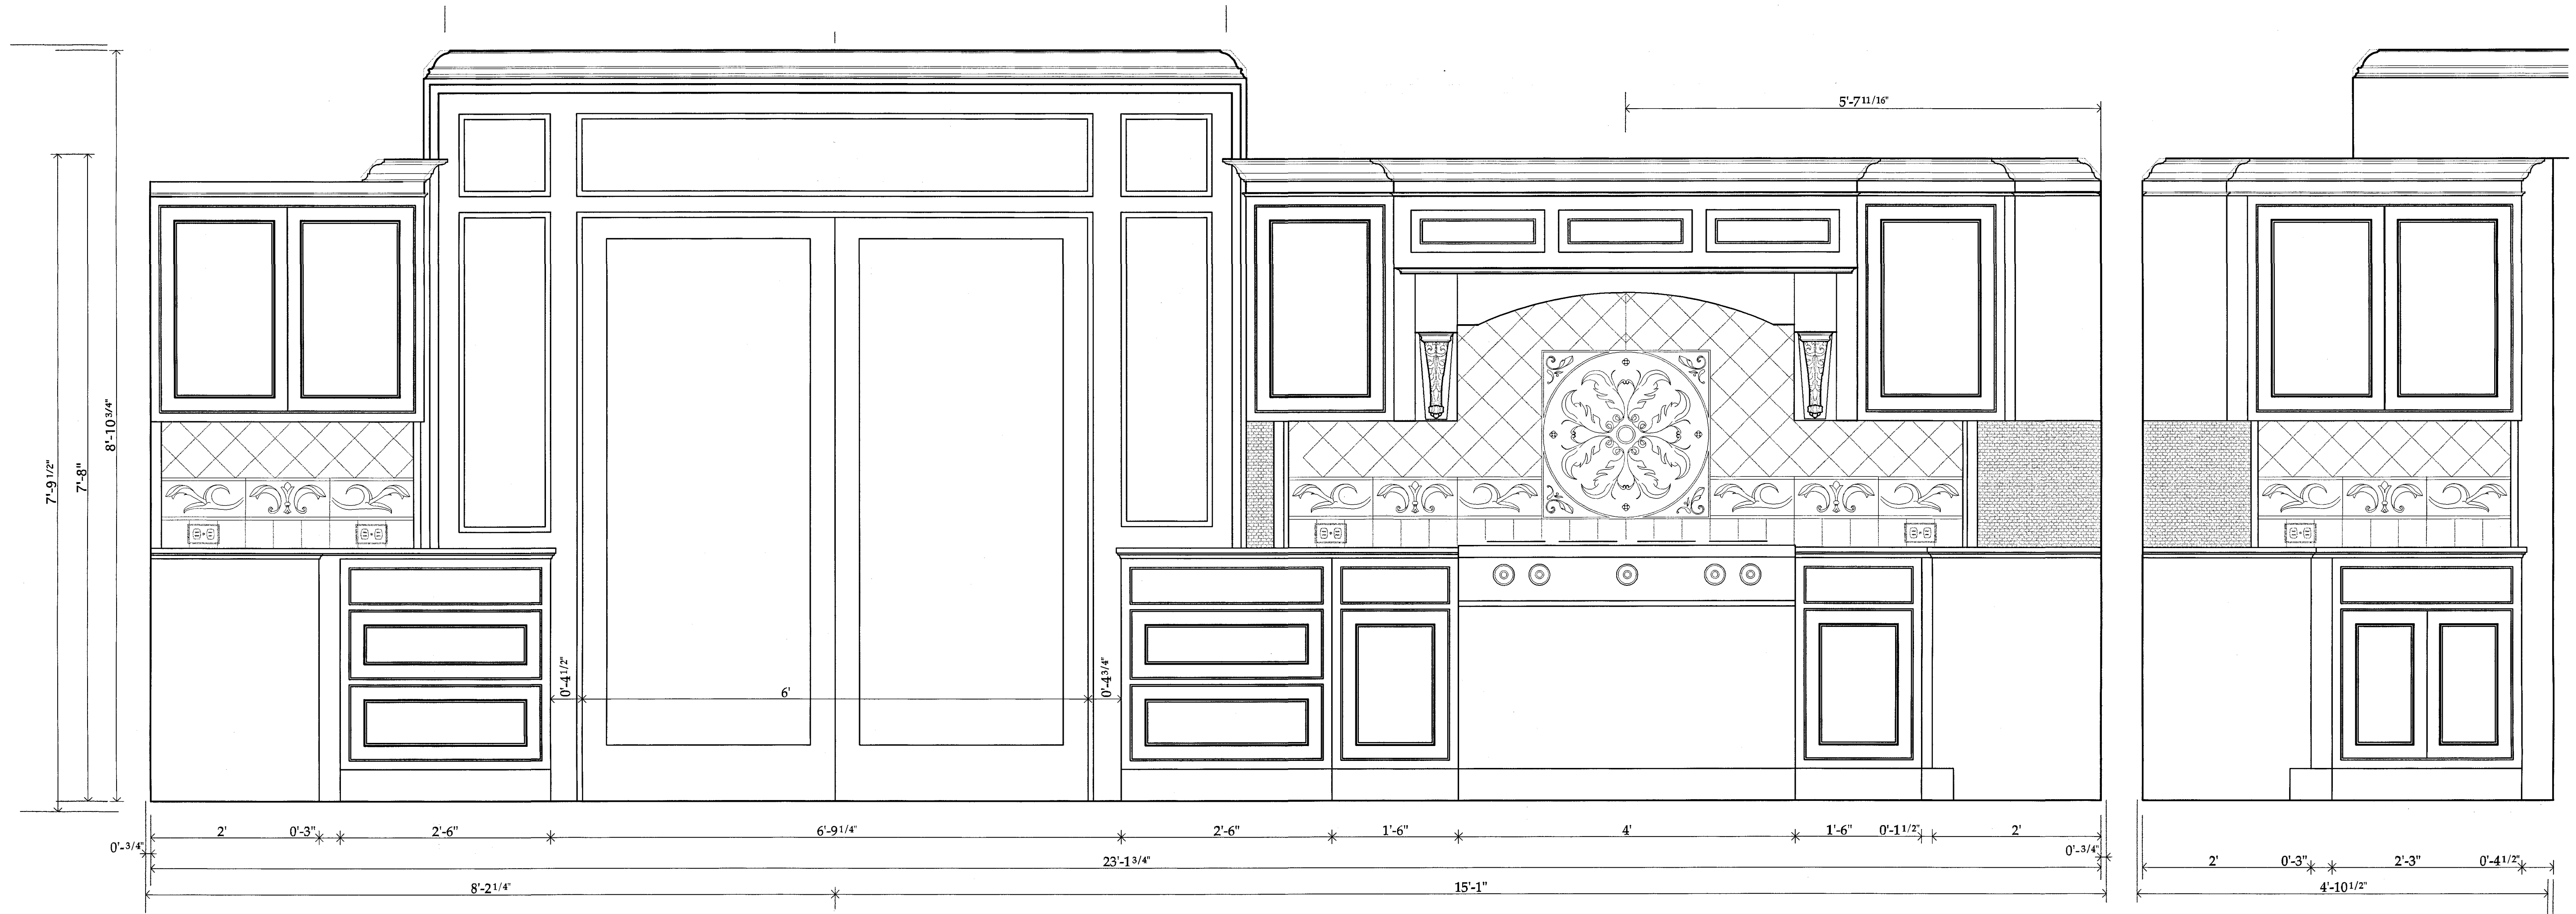

Sites Residence Lighting Plan for Kitchen & Family Room
 1/4" = 1'-0" 9/9/98

Beechcroft - East Kitchen Door to Terrace

Beechcroft - East Kitchen Door to Terrace

Sites Residence - East Kitchen Wall

Sites Residence - East Kitchen Wall

Sites Residence - East Kitchen Wall

Sites Residence - East Kitchen Wall

Sites Residence - Family Room Media Cabinet 1-1/2" = 1'-0"