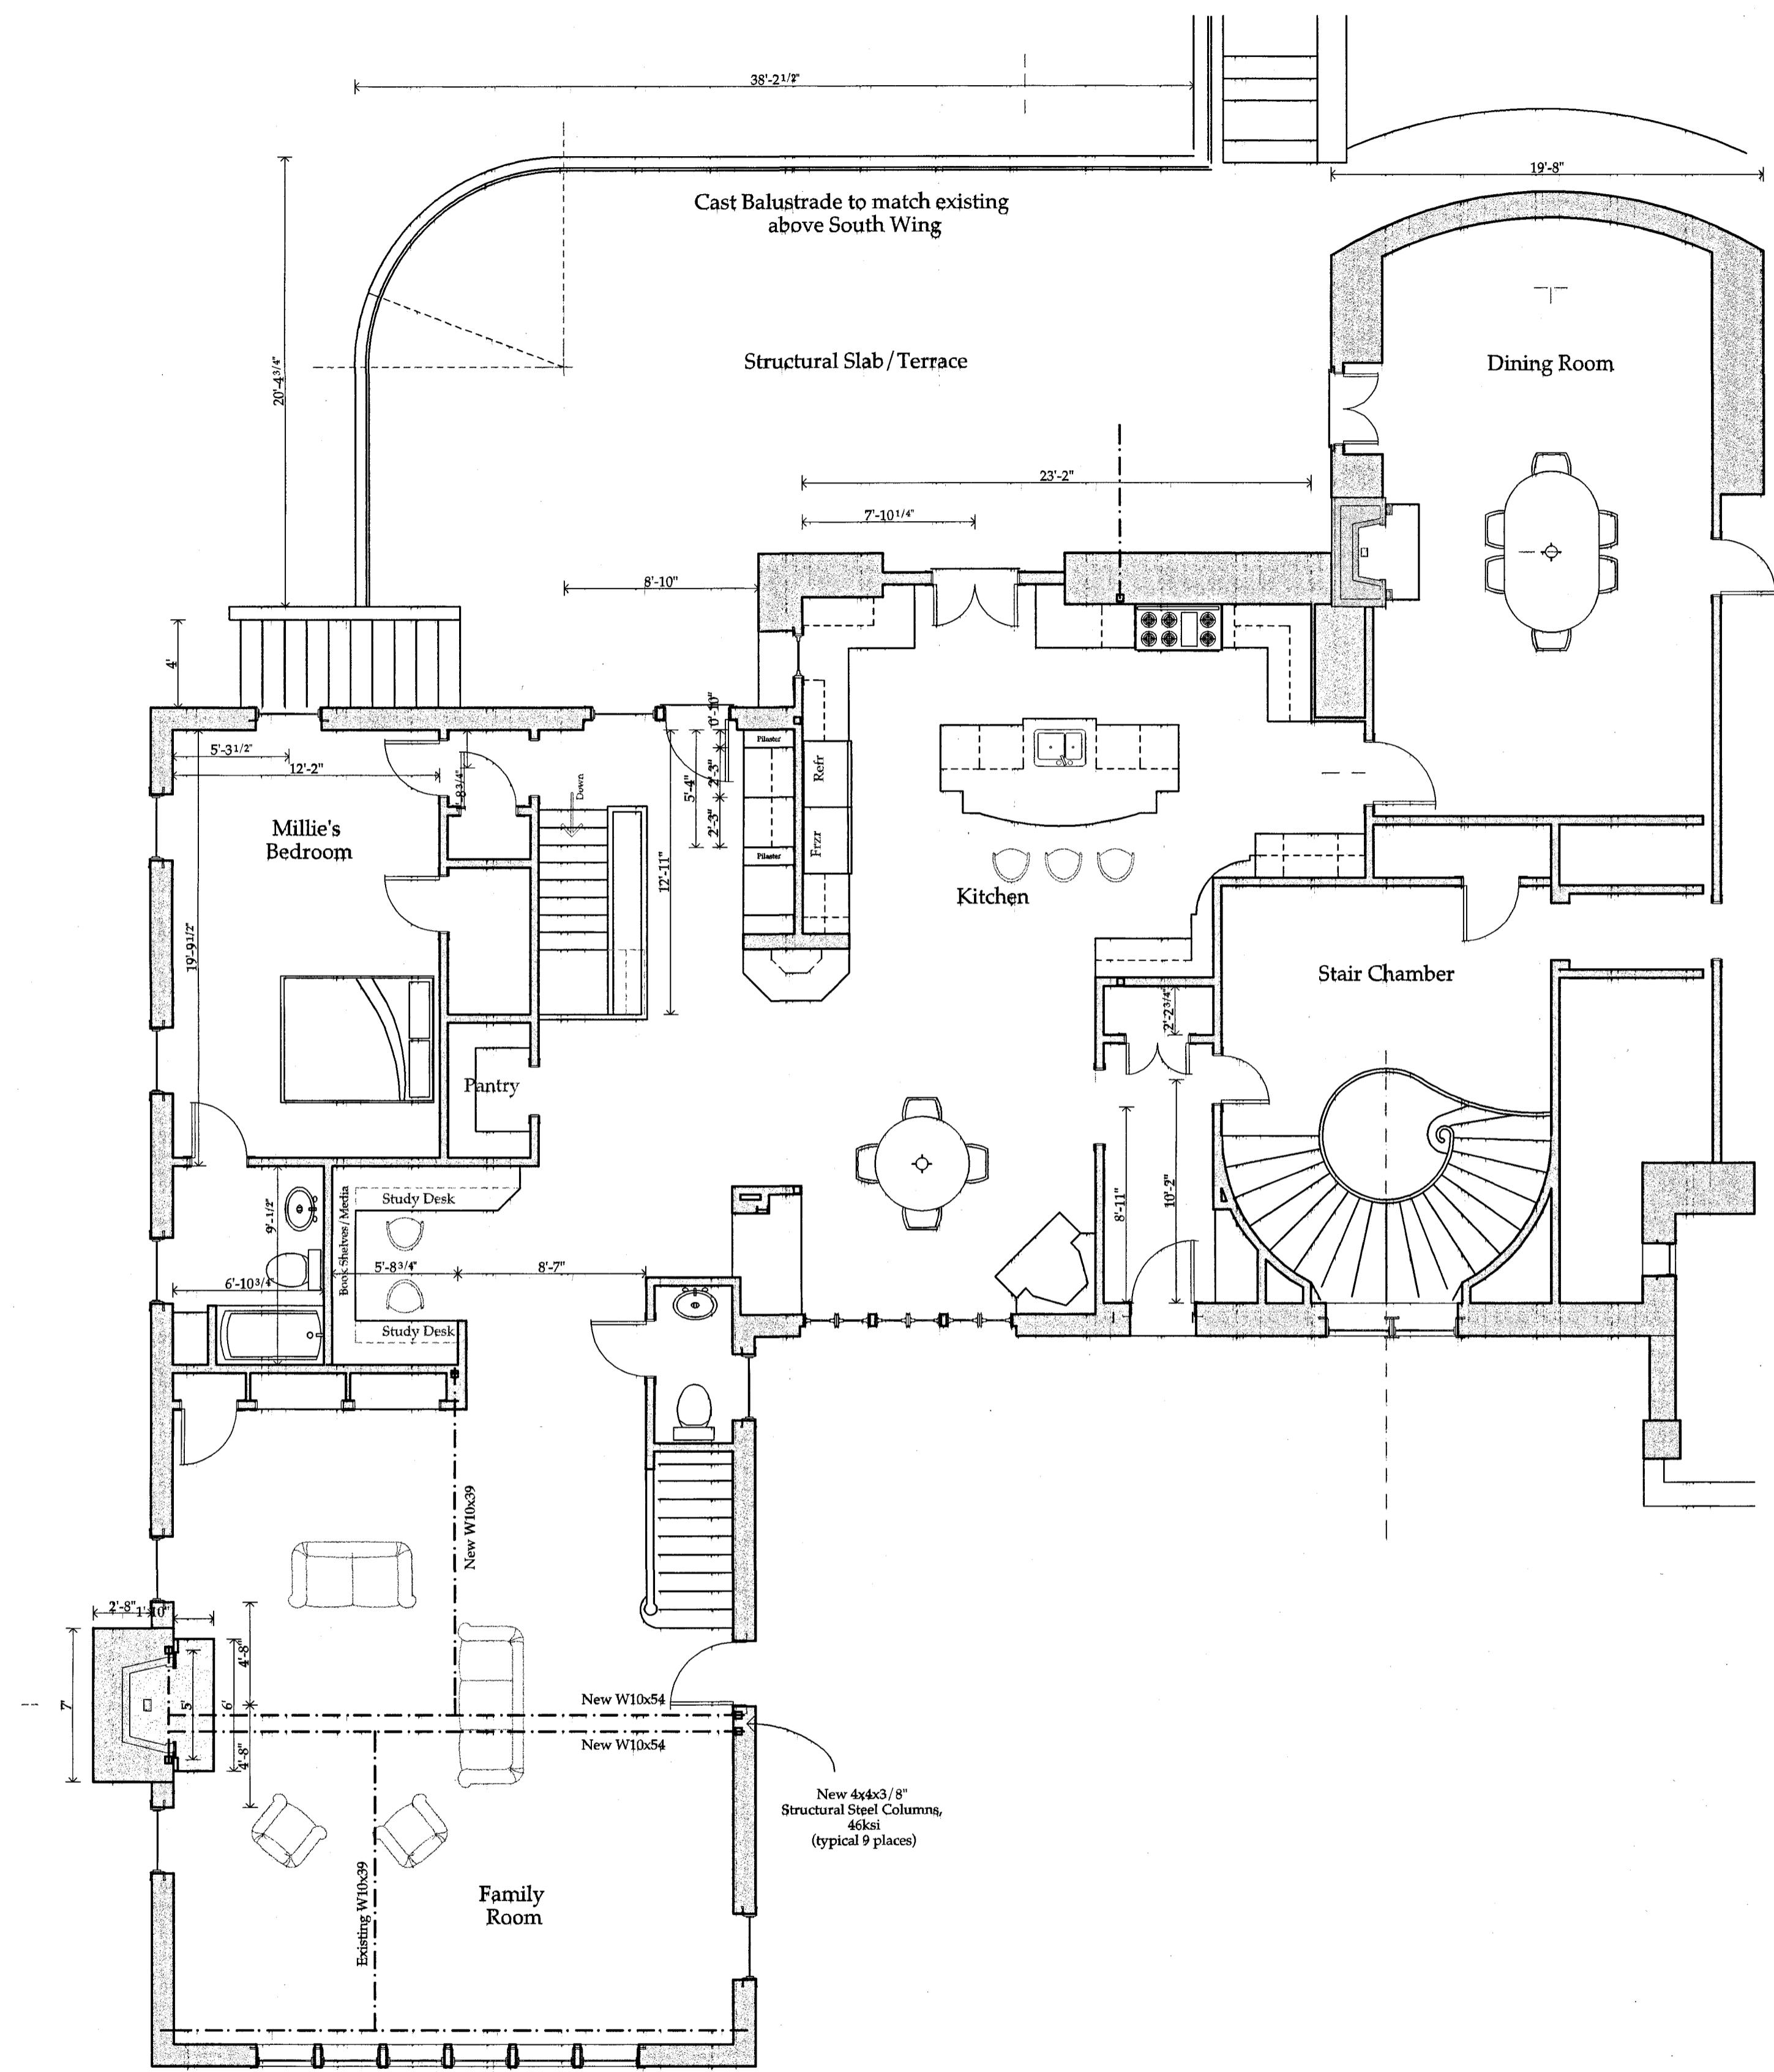

Foundation, Playroom & Kitchen / Family Room
 Copyright © 1998 Joseph Mattio, Architect
 This drawing is the property of Joseph Mattio, Architect. It is to be used only for the project identified herein. Use of this drawing for any other purpose without the written consent of Joseph Mattio, Architect is a violation of Federal Copyright Law.
 All rights reserved.
 7/6/98
 3/16" = 1'-0"
 Joseph Mattio AIA
 3 Pond Street, Rowayton, Ct. 06853 Tel. 203 866-5777 Fax. 203 866-5776
 Beechcroft - Greenwich, Ct. 06853

8'-51/8"

1'-5"

5'-83/8"

Beechcroft Study Cabinets - 1" = 1'-0"
7/9/98

Beechcroft - Stair Balusters & Scrolls Option D

Beechcroft - Stair Balusters & Scrolls Option E

Beechcroft - Stair Balusters & Scrolls Option F

Sites Residence Lighting Plan for Kitchen & Family Room
 1/4" = 1'-0" 9/9/98

Beechcroft - East Kitchen Door to Terrace

Beechcroft - East Kitchen Door to Terrace

Sites Residence - East Kitchen Wall

Sites Residence - East Kitchen Wall