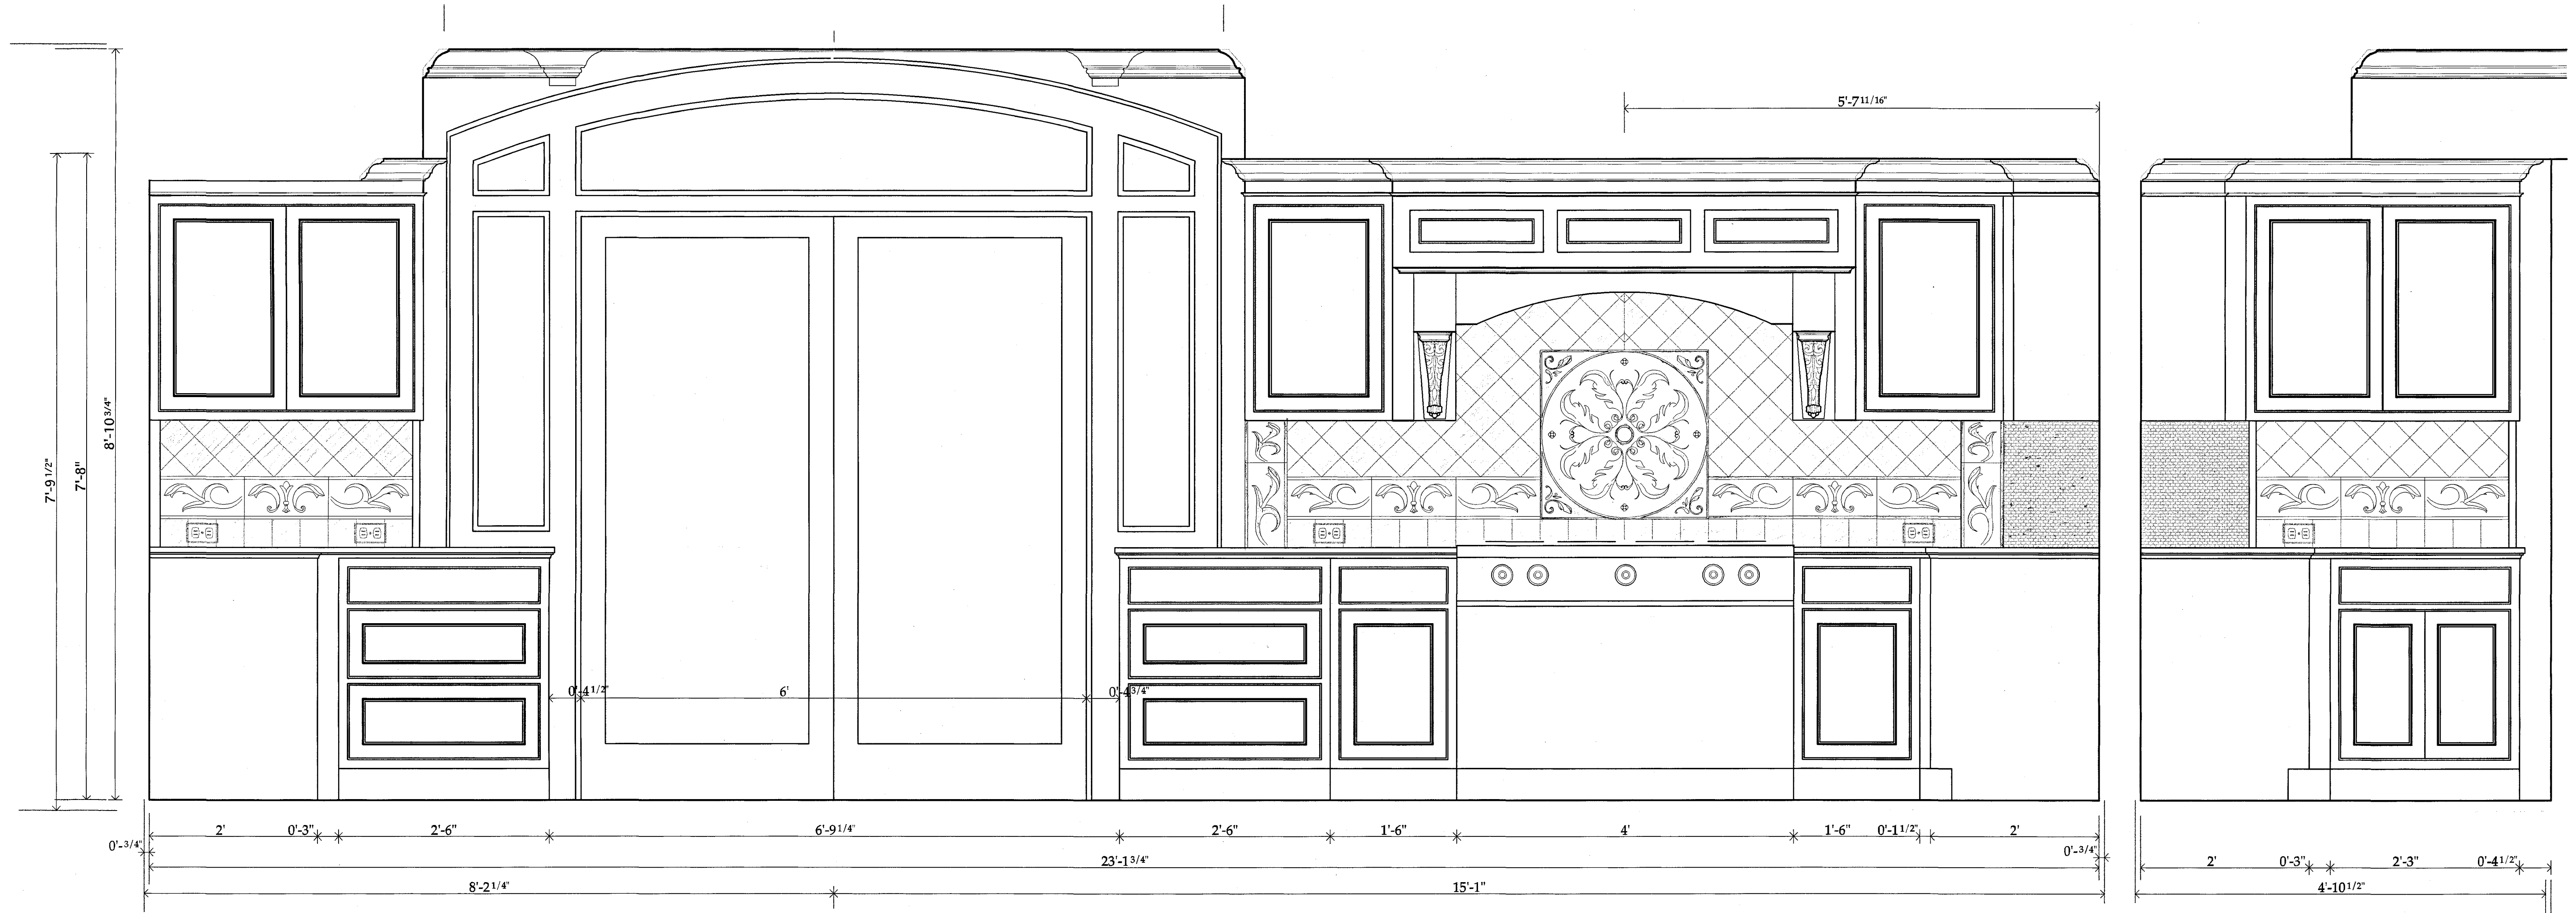

Electrical Legend

- Ceiling Mounted Fixture
- Recessed Light Fixture
- Recessed Wall Washer
- Wall Mounted Sconce Fixture
- Recessed Low Voltage Light Fixture
- Shower Light Fixture
- ○ ○ 3' Vanity Light Strip
- ○ ○ ○ 4' Vanity Light Strip
- ▬ Fluorescent Fixture
- Heat Detector
- Smoke Detector
- ⊕ Picture Outlet
- ⊙ Cable TV Jack
- ⊙ Telephone Jack
- ⊙ Duplex Outlet
- ⊙ Duplex Outlet, GFI
- ⊙ Switched Outlet
- ⊙ 2-Way Switch
- ⊙ 3-Way Switch
- ⊙ 4-Way Switch
- ⊙ 2-Way Dimmer
- ⊙ Dimmer on 3-way circuit
- ⊙ Dimmer on 4-way circuit
- ⊙ Exhaust Fan
- ⊙ Exhaust Fan with Light
- ⊙ Flood Light

Sites Residence Lighting Plan for Kitchen & Family Room
 1/4" = 1'-0" 9/9/98

Beechcroft - East Kitchen Door to Terrace

Beechcroft - East Kitchen Door to Terrace

Sites Residence - East Kitchen Wall

Sites Residence - East Kitchen Wall

Sites Residence - East Kitchen Wall

Sites Residence - East Kitchen Wall

Sites Residence - Family Room Media Cabinet 1-1/2" = 1'-0"