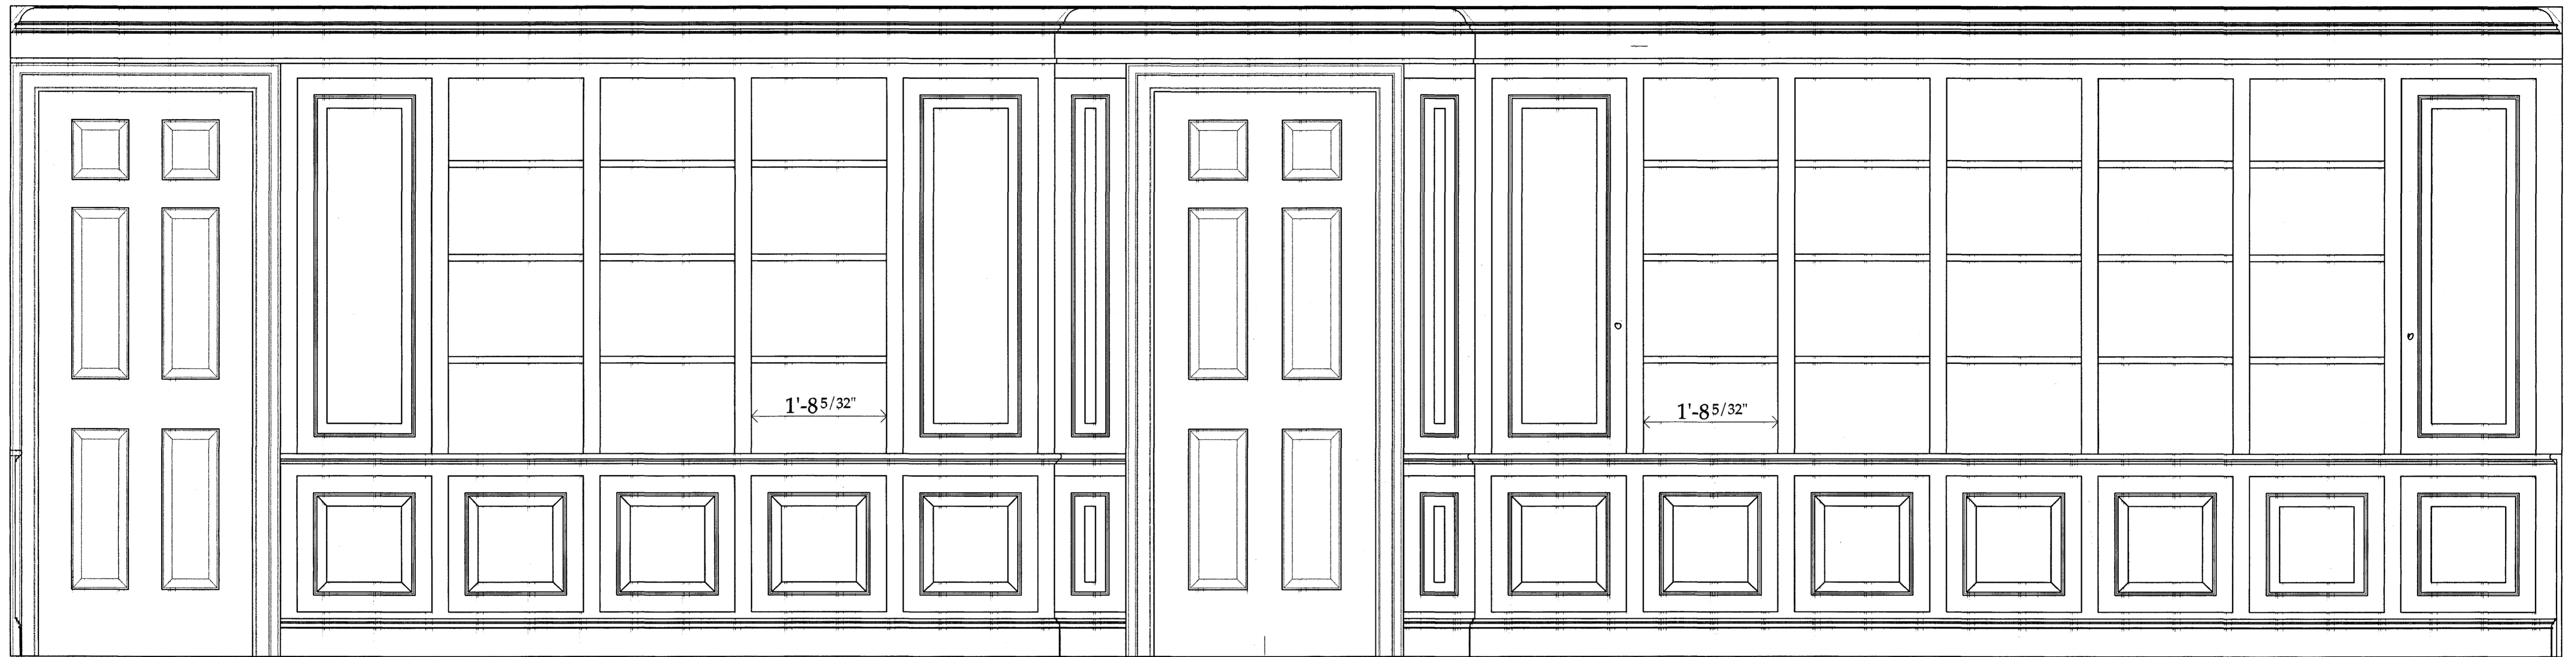

31'-97/32"