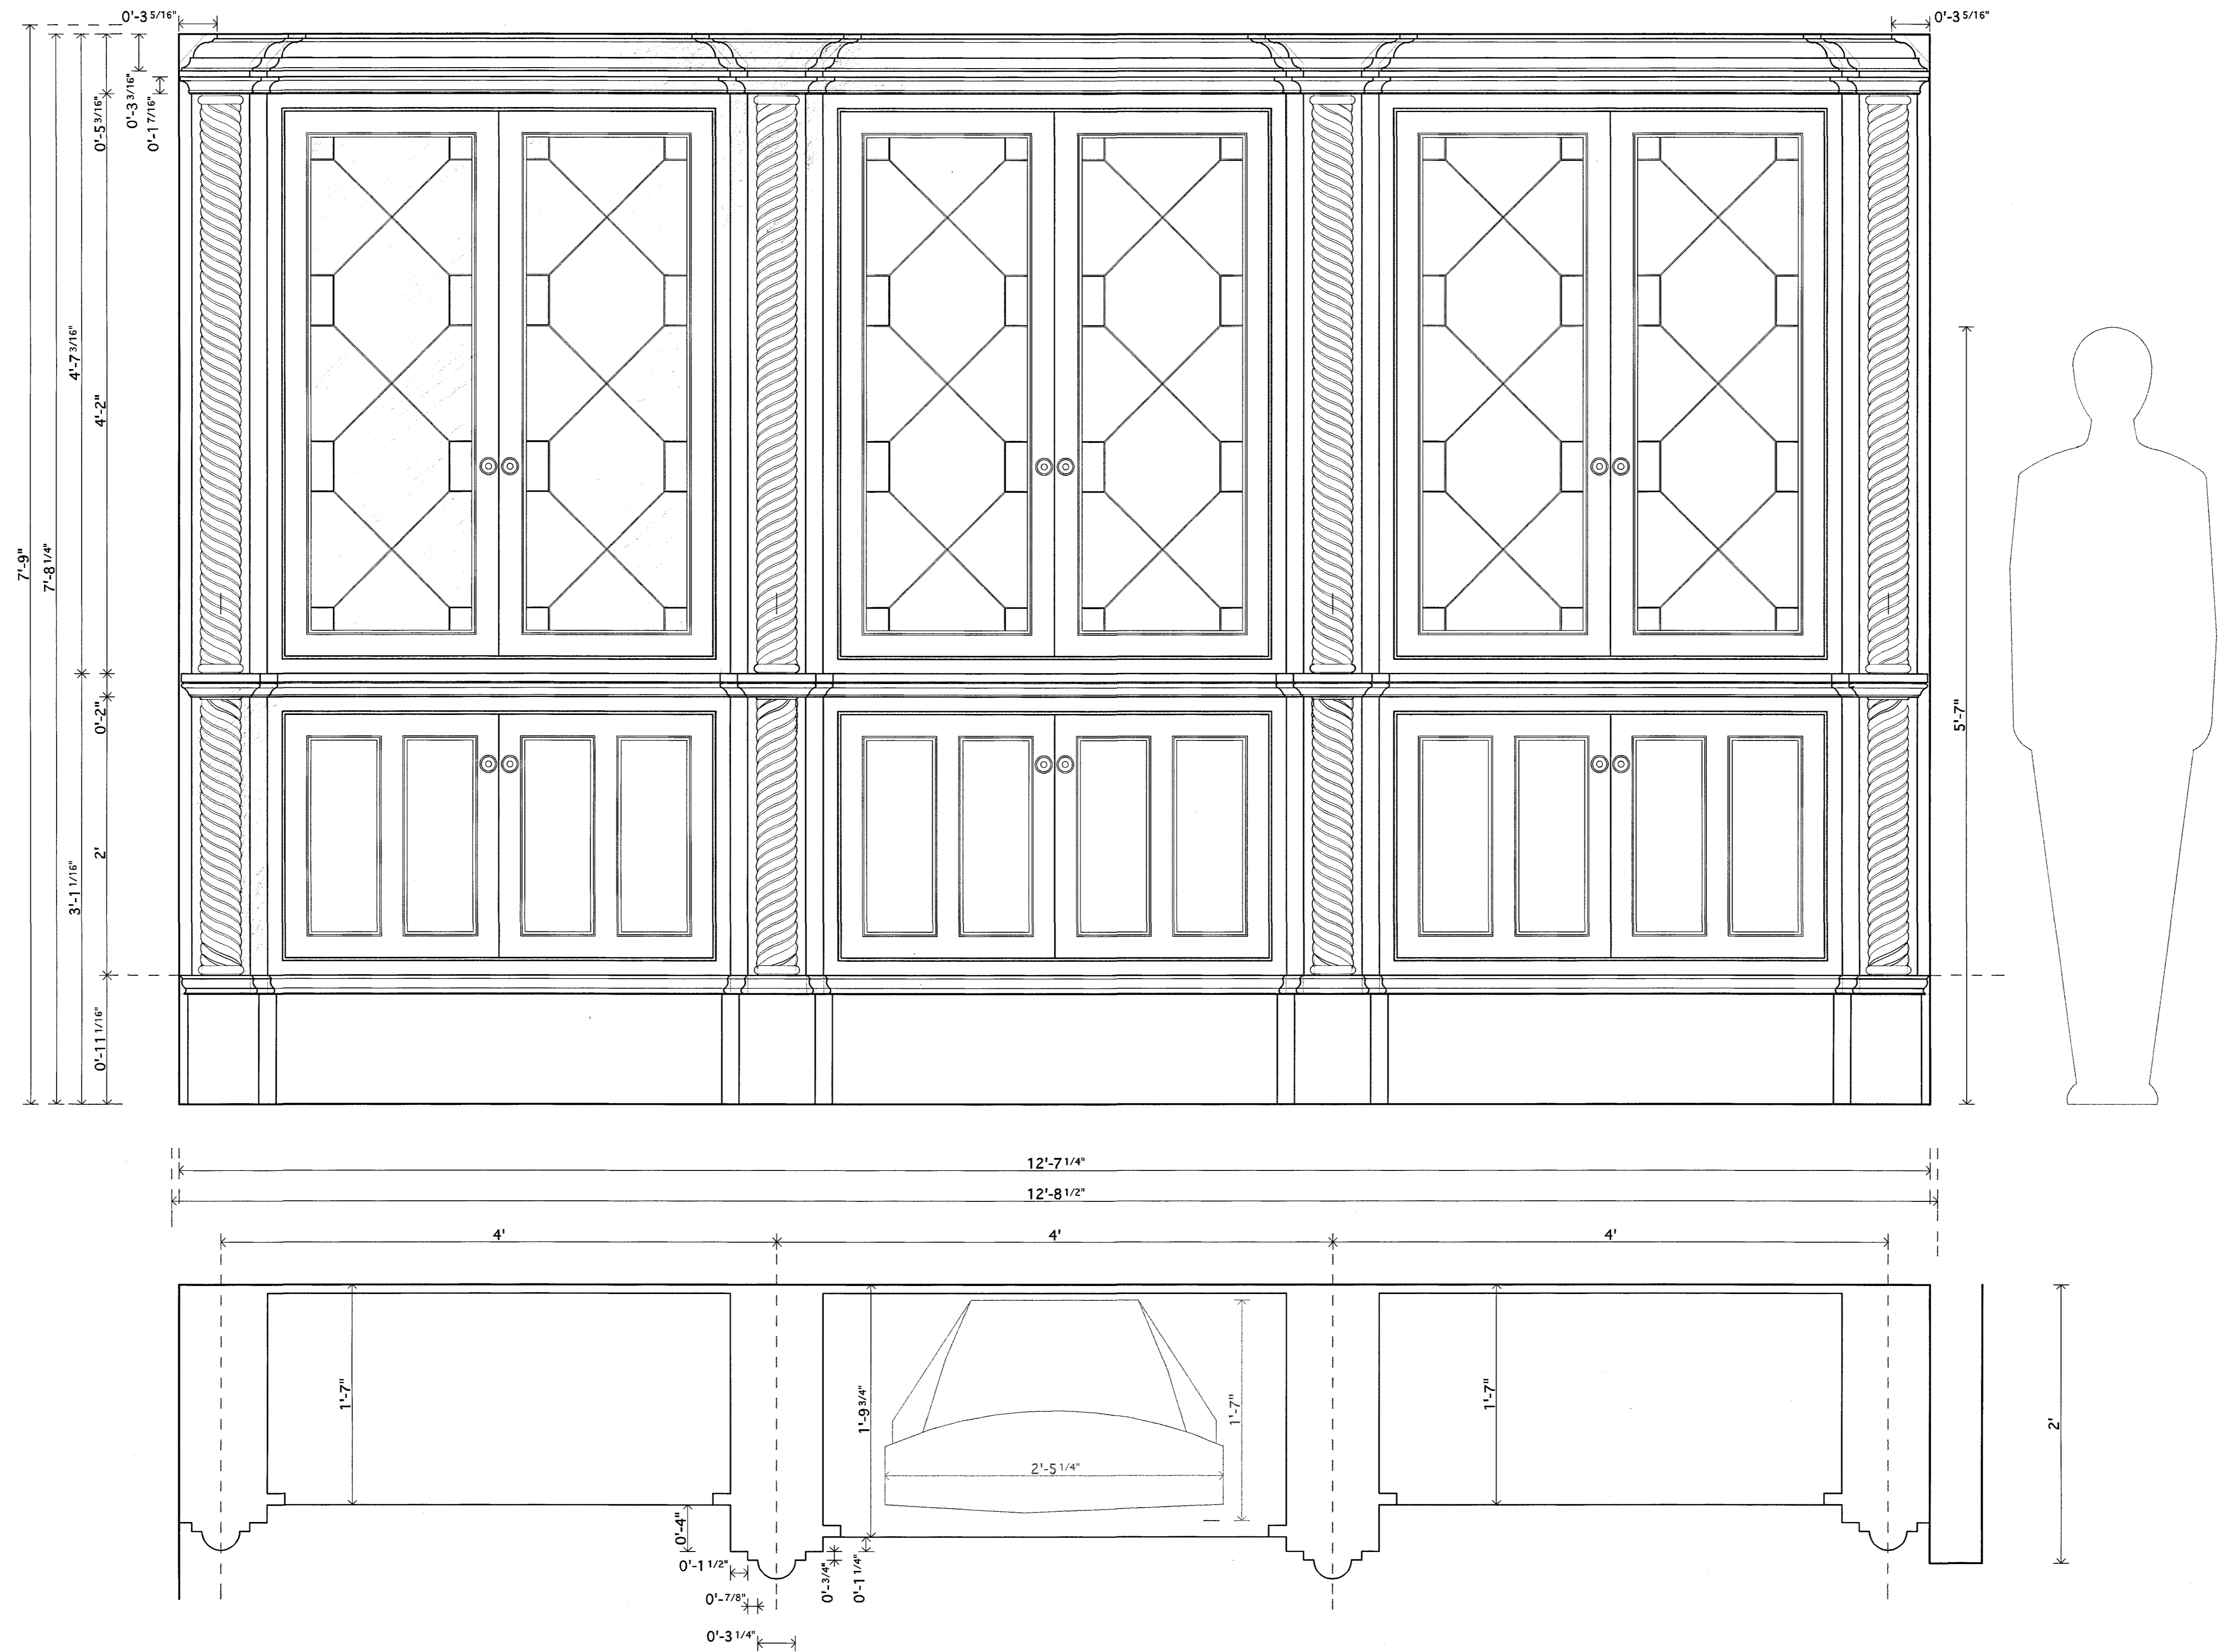

Sites Residence Lighting Plan for Kitchen & Family Room
 1/4" = 1'-0" 9/9/98

Beechcroft - East Kitchen Door to Terrace

Beechcroft - East Kitchen Door to Terrace

Sites Residence - East Kitchen Wall

Sites Residence - East Kitchen Wall

Sites Residence - East Kitchen Wall

Sites Residence - East Kitchen Wall

Sites Residence - Family Room Media Cabinet 1-1/2" = 1'-0"