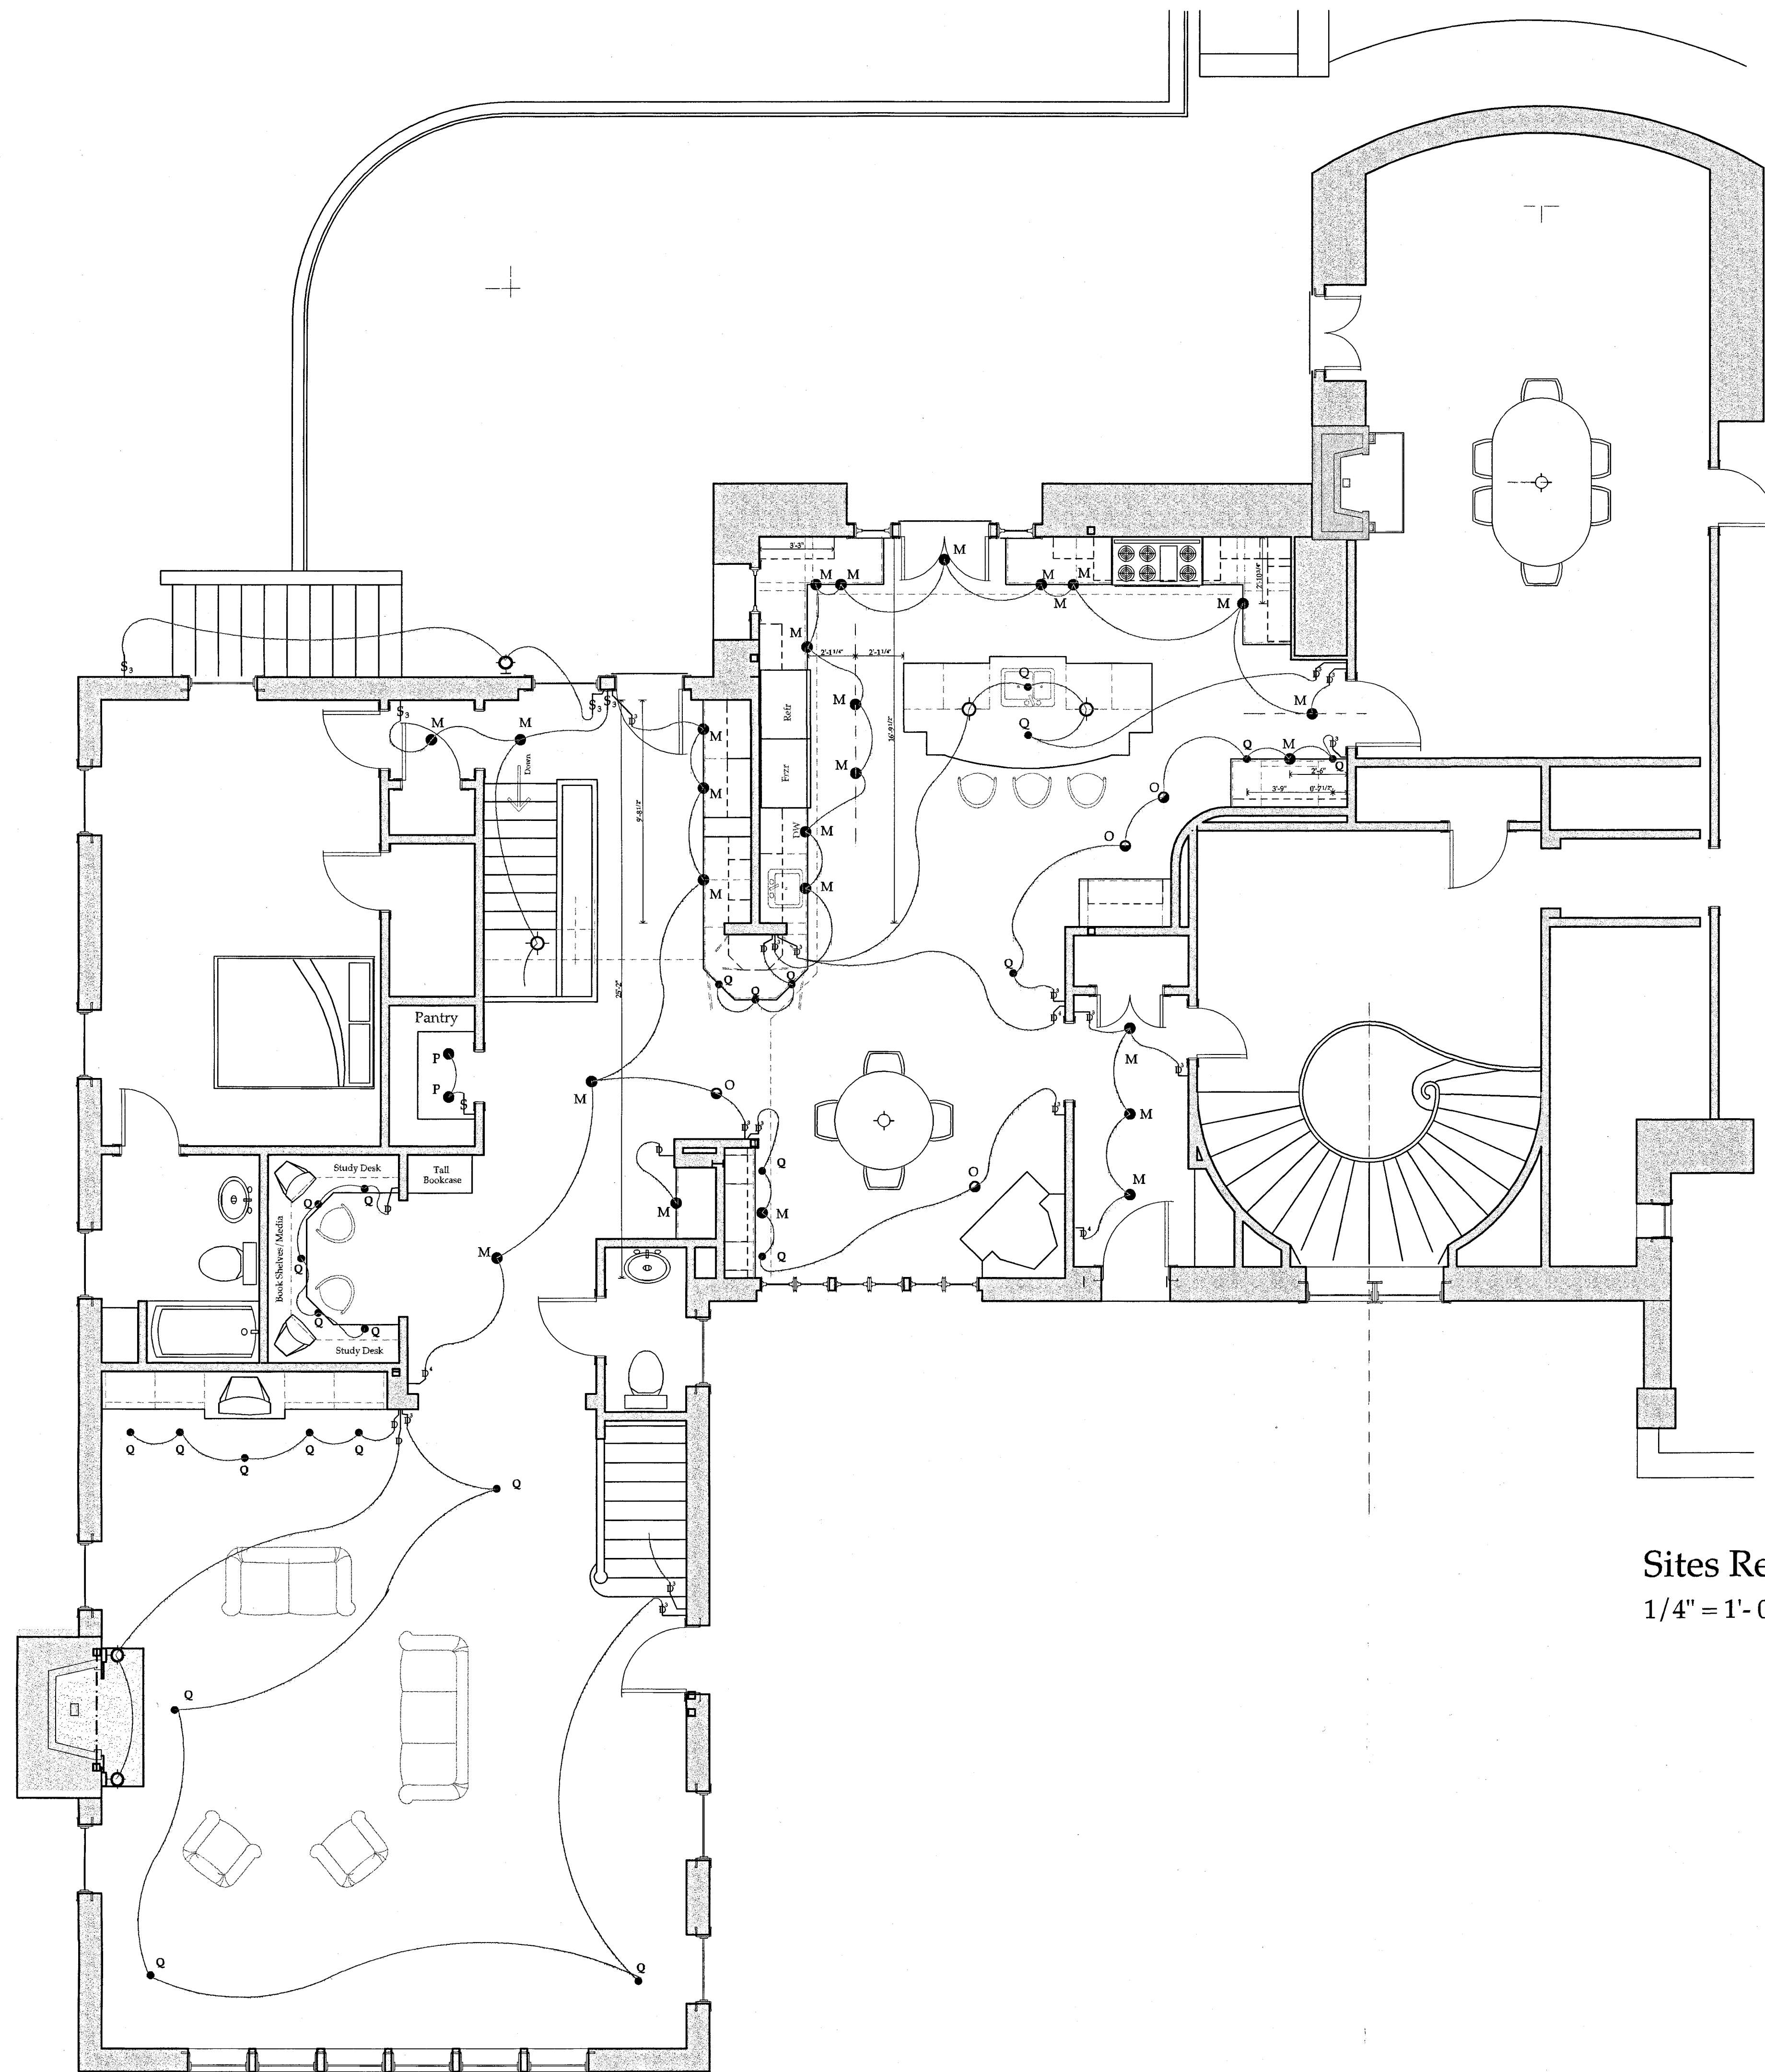

8'-51/8"

1'-5"

5'-83/8"

Beechcroft Study Cabinets - 1" = 1'-0"
7/9/98

Beechcroft - Stair Balusters & Scrolls Option D

Beechcroft - Stair Balusters & Scrolls Option E

Beechcroft - Stair Balusters & Scrolls Option F

Sites Residence Lighting Plan for Kitchen & Family Room
 1/4" = 1'-0" 9/9/98

Beechcroft - East Kitchen Door to Terrace

Beechcroft - East Kitchen Door to Terrace

Sites Residence - East Kitchen Wall

Sites Residence - East Kitchen Wall