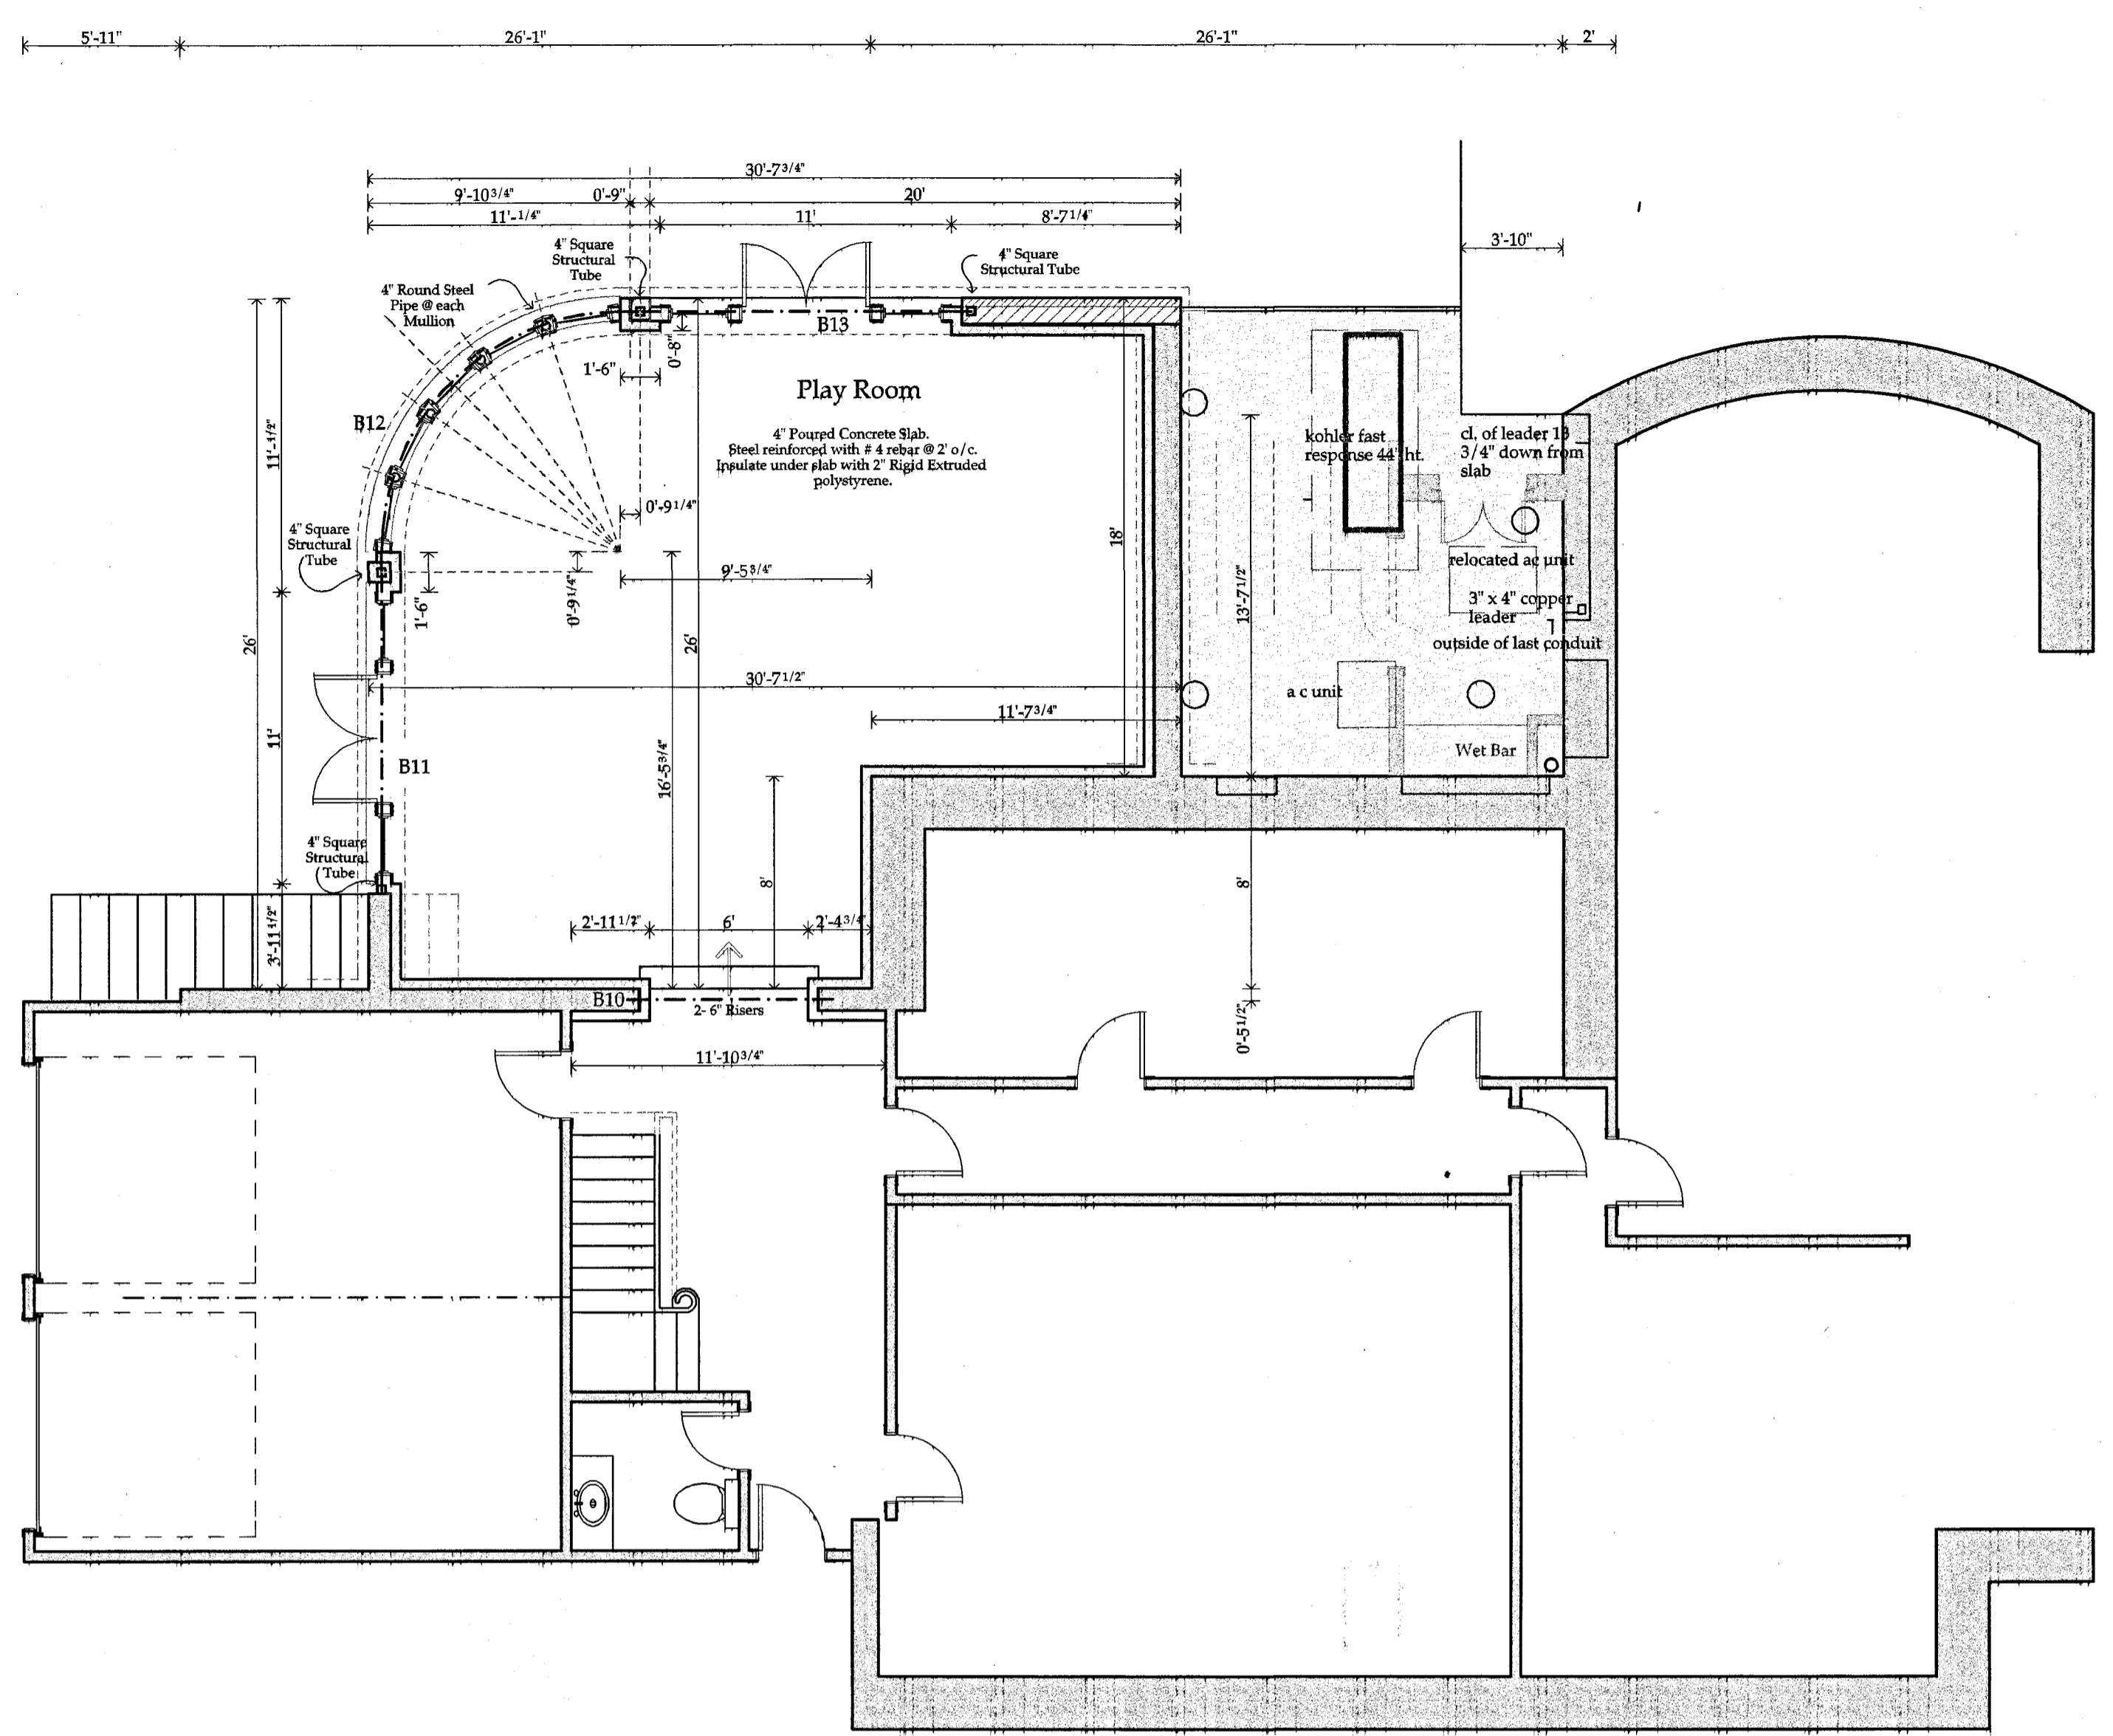

Foundation, Playroom & Kitchen / Family Room
 Copyright © 1998 Joseph Mattio, Architect
 This drawing is the property of Joseph Mattio, Architect. It is to be used only for the project identified herein. Use of this drawing for any other purpose without the written consent of Joseph Mattio, Architect is a violation of Federal Copyright Law.
 All rights reserved.
 7/6/98
 3/16" = 1'-0"
 Joseph Mattio AIA
 3 Pond Street, Rowayton, Ct. 06853 Tel. 203 866-5777 Fax. 203 866-5776
 Beechcroft - Greenwich, Ct. 06853

7/6/98
3/16" = 1'-0"

Joseph Matto AIA
3 Pond Street, Rowayton, Ct. 06853 Tel. 203 866-5777 Fax. 203 866-5776
Beechcroft - Greenwich, Ct. 06853

31'-97/32"

3'-91/2"

11'-9"

3'-113/4"

7'-91/4"

7'-13/8"

8'-51/8"

1'-5"

5'-83/8"

Beechcroft Study Cabinets - 1" = 1'-0"
7/9/98

Beechcroft - Stair Balusters & Scrolls Option D

Beechcroft - Stair Balusters & Scrolls Option E

Beechcroft - Stair Balusters & Scrolls Option F

Sites Residence Lighting Plan for Kitchen & Family Room
 1/4" = 1'-0" 9/9/98

Beechcroft - East Kitchen Door to Terrace

Beechcroft - East Kitchen Door to Terrace

Sites Residence - East Kitchen Wall

Sites Residence - East Kitchen Wall