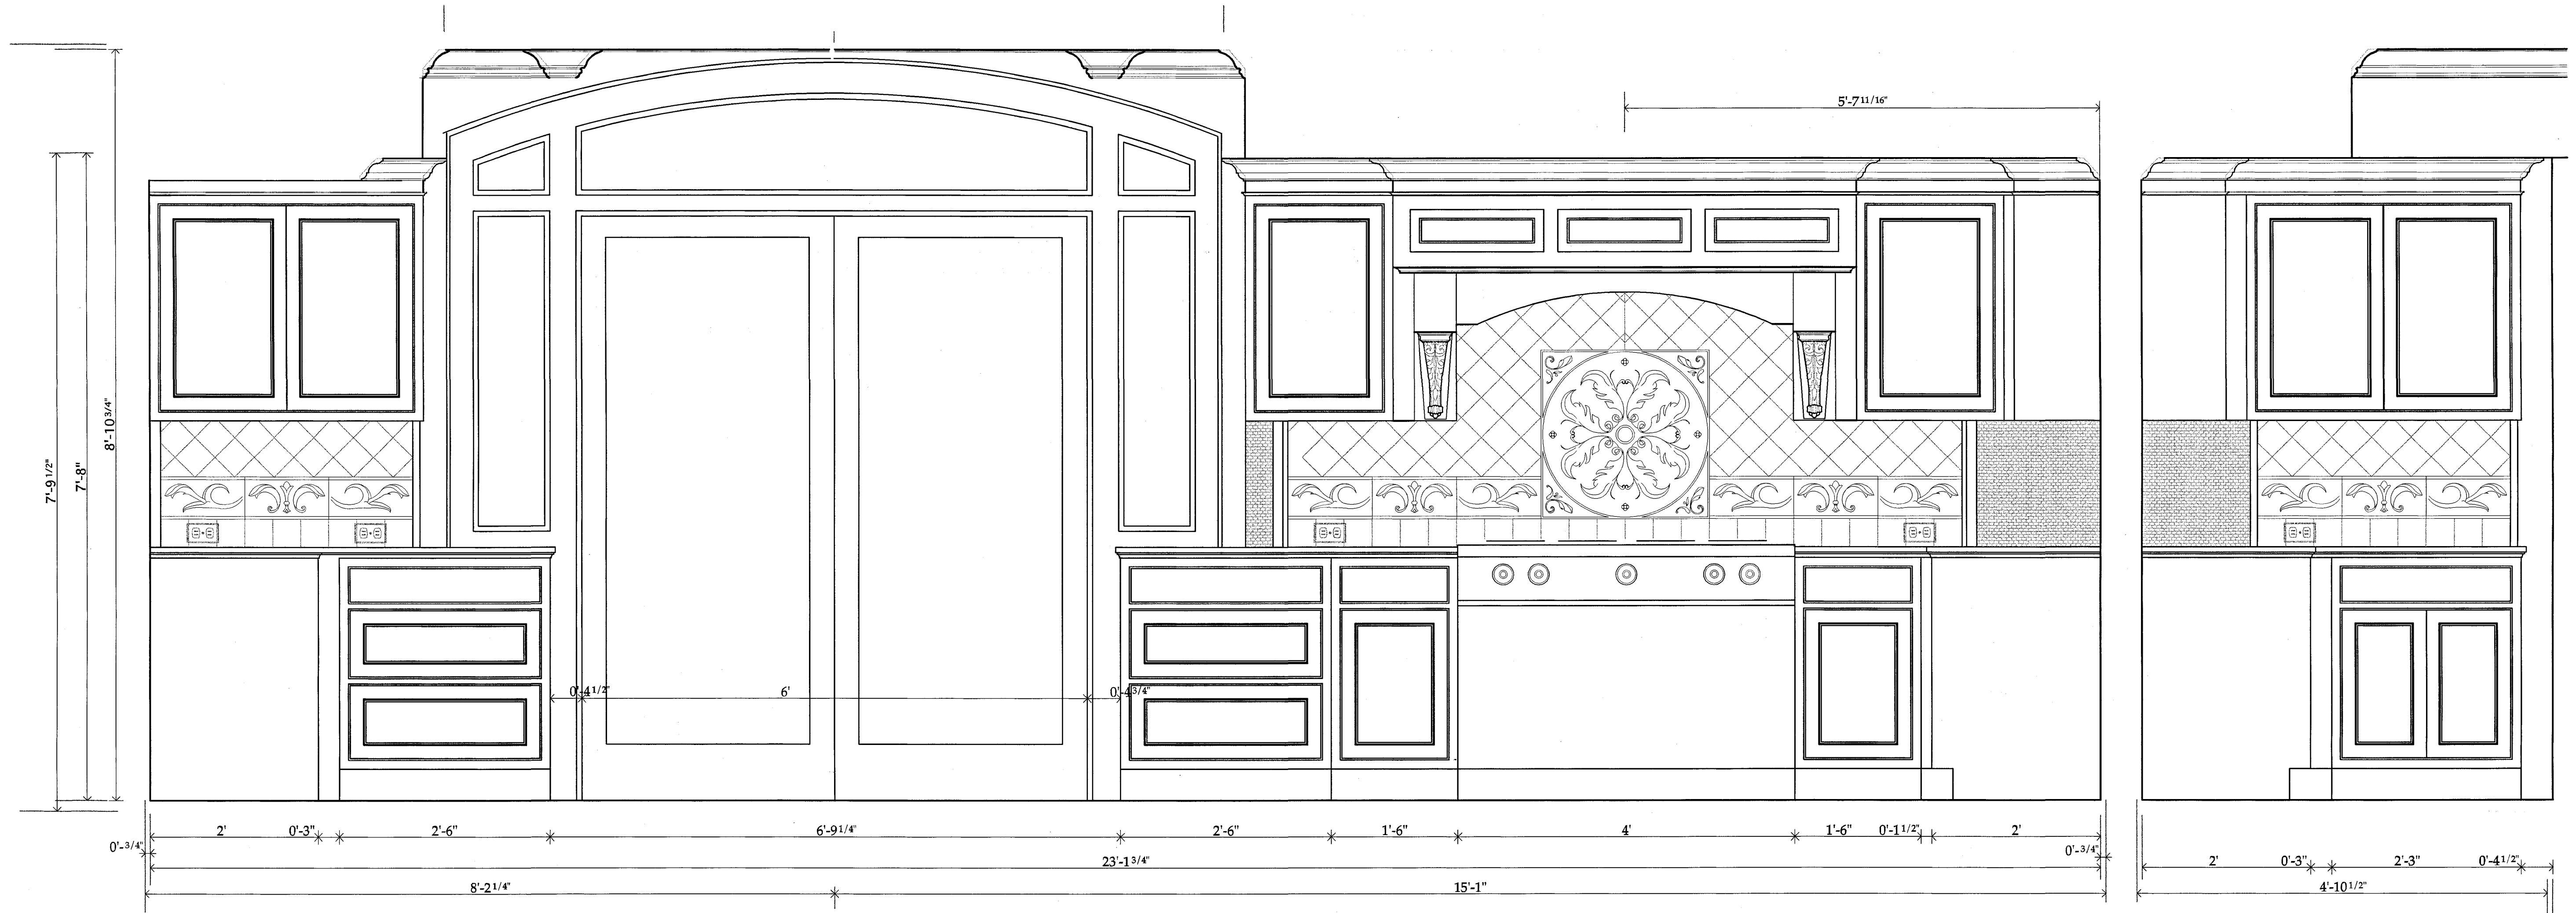

Sites Residence Lighting Plan for Kitchen & Family Room
 1/4" = 1'-0" 9/9/98

Beechcroft - East Kitchen Door to Terrace

Beechcroft - East Kitchen Door to Terrace

Sites Residence - East Kitchen Wall

Sites Residence - East Kitchen Wall

Sites Residence - East Kitchen Wall

Sites Residence - East Kitchen Wall

Sites Residence - Family Room Media Cabinet 1-1/2" = 1'-0"