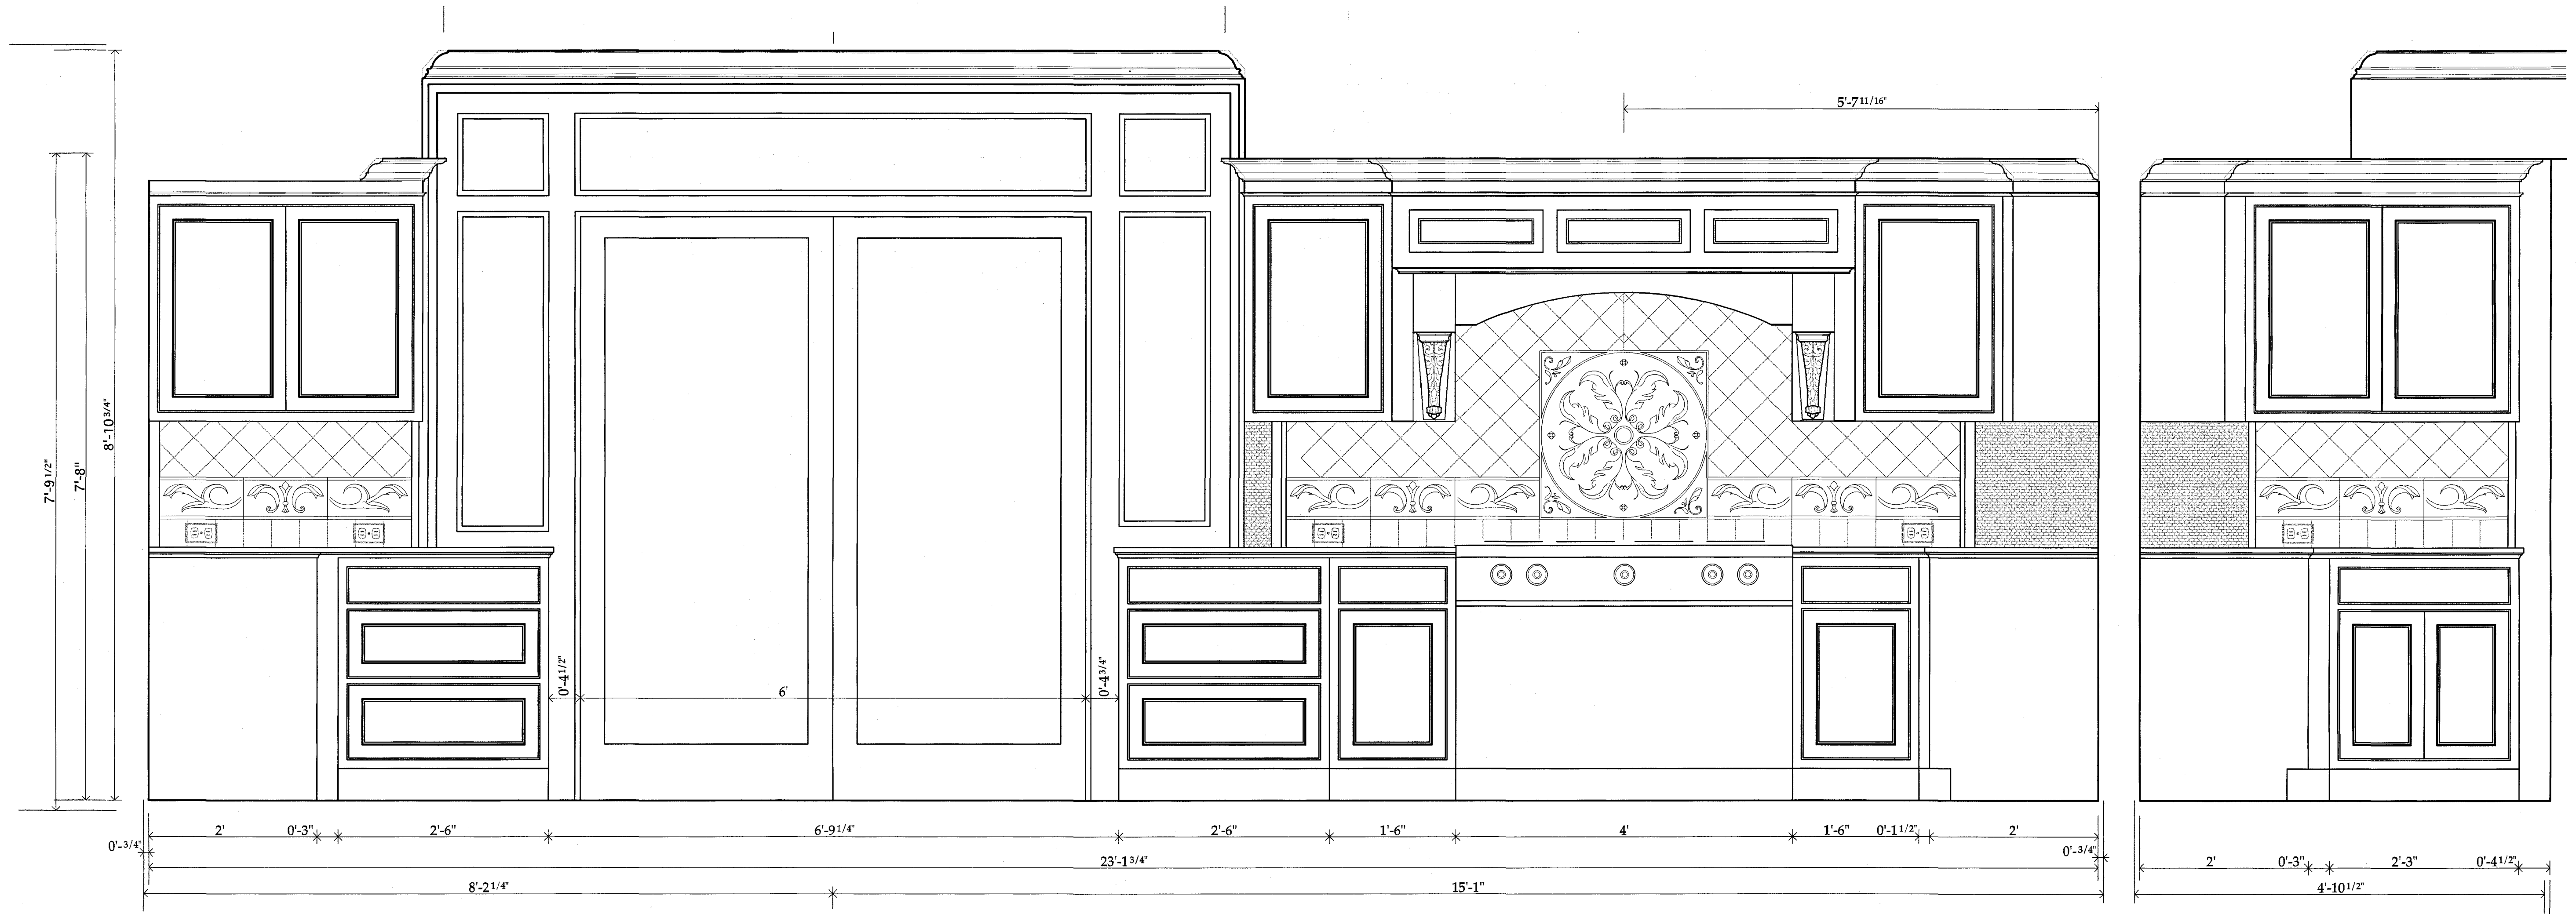

Sites Residence Lighting Plan for Kitchen & Family Room
 1/4" = 1'-0" 9/9/98

Beechcroft - East Kitchen Door to Terrace

Beechcroft - East Kitchen Door to Terrace

Sites Residence - East Kitchen Wall

Sites Residence - East Kitchen Wall

Sites Residence - East Kitchen Wall

Sites Residence - East Kitchen Wall

Sites Residence - Family Room Media Cabinet 1-1/2" = 1'-0"